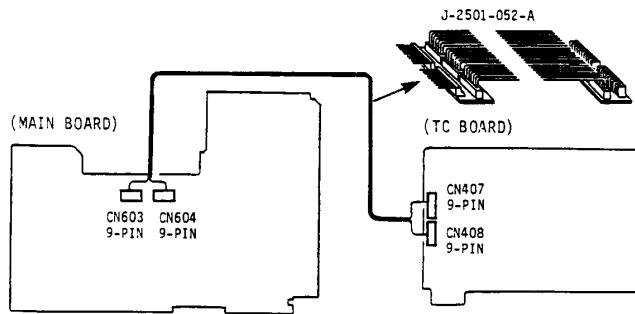

SONY

Hi-Fi Products
Service Bulletin

Model: HCD-H61M

No. 338

Subject: Extension Cable Jig Now Available

Date: April 23, 1993

Symptom:
(**)

A extension cable jig is now available to aid in the repair of this unit.

Solution: Order the extension cable jig as shown in the chart below.

NO. TERMINALS	POINTS CONNECTED	PART NUMBER
9 PIN	MAIN BOARD CN604 TO TC BOARD CN408	J-2501-052-A

CSA-13 Compact System

PRINTED ON RECYCLED PAPER

Reference: FPR-01268
Autoflagged - NO

PRINTED IN U.S.A.
CSA-13493-6